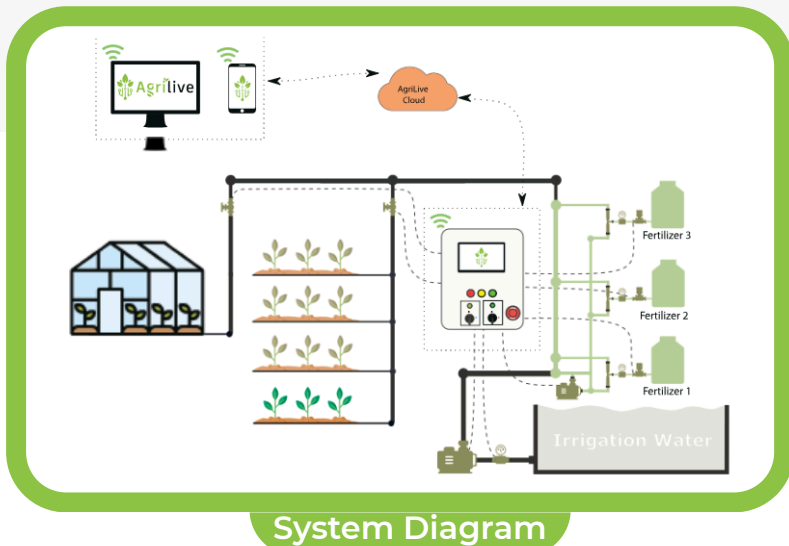

## >>>> Agrilive™ <<<<<

**AgriLive™ is Snipe's precision irrigation and fertilization platform, designed to provide intelligent, control of water and nutrient management, optimizing crop yield.**

**AgriLive™ automates irrigation and fertilizer dosing based on real-time field conditions. AgriLive™ drives sustainable farming, reduces resource waste, and maximizes profitability and farming sustainability**

## Platform Highlights

- Integrated precision irrigation and fertilization controller
- Real-time monitoring of field conditions (soil, climate, water flow, EC, pH)
- Local and remote access via web and mobile interface
- Scalable and configurable architecture
- Wired and wireless sensor integration, valve control
- Data logging, alert, and notification reporting
- AWS Cloud-based platform

# Platform Benefits

- **Optimized water usage and precise nutrient delivery**
- **Increased crop yield, quality, and improved crop health**
- **Reduced labor costs**
- **Enhanced farm productivity**
- **Improved sustainability and farming profitability**
- **Higher return on investment (ROI)**
- **Real-time data visibility**

## Platform Models:

- AgriLive Mini (1-Phase):** supports up to 5 donums
- AgriLive Basic (1-Phase):** supports up to 15 donums
- AgriLive Pro (3-Phase):** supports up to 25 donums
- AgriLive Ultimate (3-Phase):** supports 200+ donums